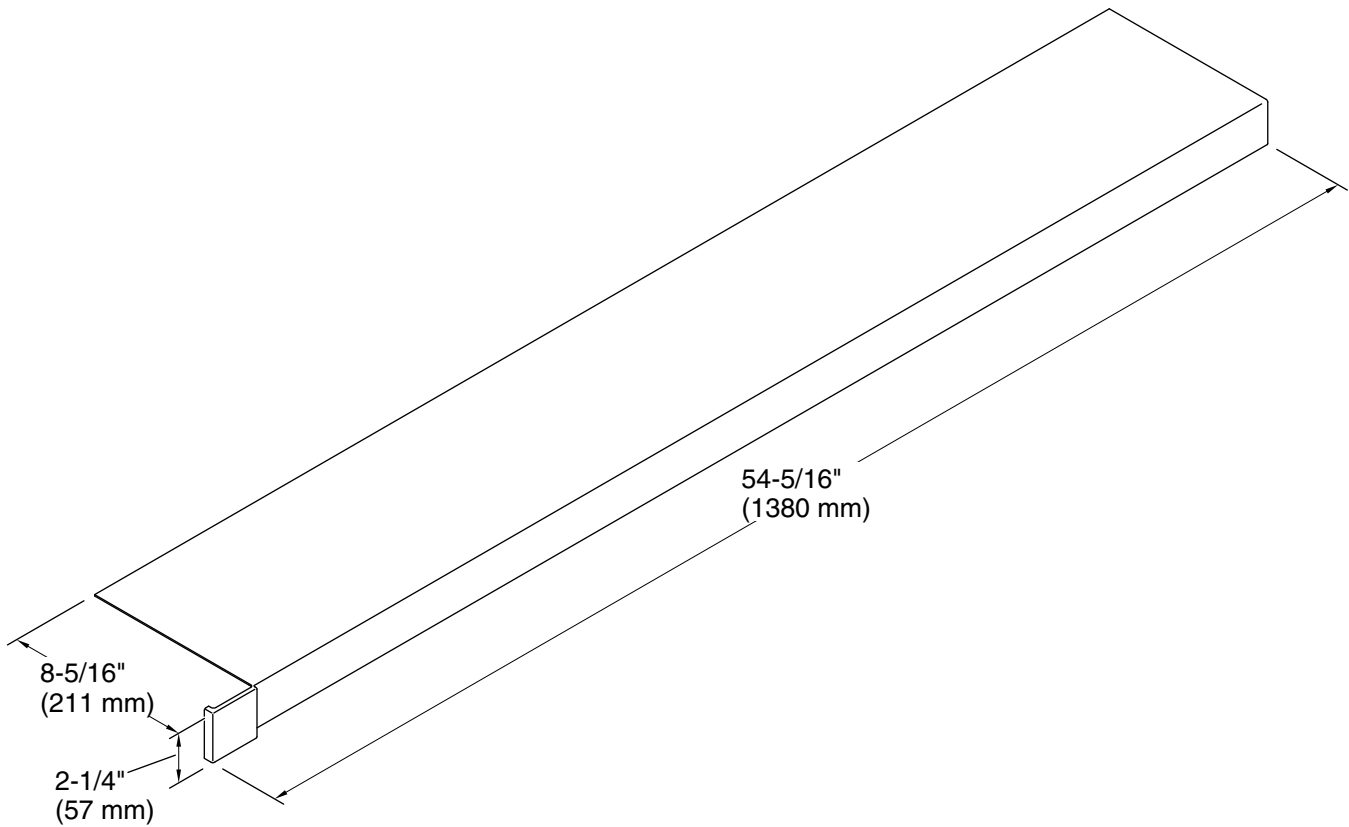

Features

- Protects window against water damage
- Includes four trim pieces
- Acrylic with matte finish to coordinate with Choreograph shower walls

Installation

- Field trimmable

Codes/Standards

None Applicable

KOHLER® Choreograph Shower Walls and Accessories Limited Warranty

See website for detailed warranty information.

Available Colors/Finishes

Color tiles intended for reference only.

Color	Code	Description
	0	White
	96	Biscuit
	NY	Dune
	95	Ice™ Grey

Technical Information

All product dimensions are nominal.

Material: Acrylic

Notes

Install this product according to the installation instructions.